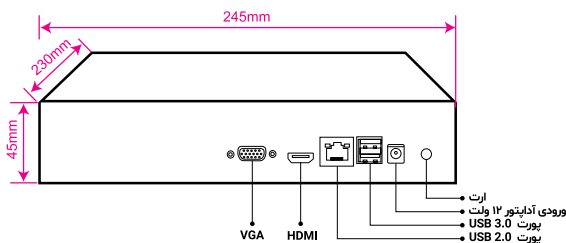

قابلیت رایبه فرم ور امنیتی جهت استفاده در مراکز فوق حساس و نظامی - فاقد قابلیت دسترسی از طریق اینترنت

FULL HD NVR

1403-S1

3 years Platinum Guarantee

سه سال گارانتی پلاتینیوم بدون قید و شرط کی دی تی شامل:

• آبخوردگی، شکستگی، ضربه دیدگی، خسارت ناشی از صاعقه، زنگ زدگی، نوسانات برق و سایر اتفاقات و صدمات

سایر برتری‌ها:

- امکان گسترش نرم افزاری به درخواست مصرف کنندگان
- نرم افزارهای موبایل و ویندوز حرفه ای به زبان فارسی و انگلیسی
- استفاده از CPU و RAM بیشتر نسبت به سایر برندها
- بالاترین سطح پشتیبانی از دوربین های سایر برندها
- پشتیبانی از دوربین های 5 مگا پیکسلی
- سیستم عامل به زبان فارسی و انگلیسی
- وب نویسی به زبان فارسی و انگلیسی

پشتیبانی از قابلیت‌های هوشمند:

- عبور از خط
- فنس مجازی
- ورود به منطقه
- خروج از منطقه
- گم شدن اشیاء
- اضافه شدن اشیاء
- تردد شمار افراد
- تشخیص چهره
- تشخیص حرکت
- تشخیص انسان
- جستجوی هوشمند تصاویر
- تشخیص حرکت سریع افراد
- تشخیص پوشاندن دوربین
- تشخیص تغییر زاویه دوربین
- تشخیص پارک غیر مجاز خودرو
- تشخیص پرسه زنی افراد
- تشخیص صدای غیر عادی
- تشخیص عدم فوکوس لنز
- تشخیص تجمع افراد
- تشخیص خودرو

CPU & Capabilities	
CPU	ARM Cortex-A7@850 MHz
IP Channel Input	4CH x 30fps (Up to 5MP Supported)
Video & Audio	
HDMI Output	1CH x Full HD (1920 x 1080)
VGA Output	1CH x Full HD (1920 x 1080)
Audio Input/Output	N/A
Recording	
Video Compression	H.264+(Ultra H.264), H.265+ (Ultra H.265) Smart Event Codec
Audio Compression	G.711A, G.711U
Video Resolution	5MP, 4MP, 3MP, 1080P, 720P, CIF, QCIF, D1
Input Bandwidth	30 Mbps
Record Mode	Manual, Schedule, Alarm, Event, Smart Event
Pre & Post Record	Pre 1~30 sec, Post 10~300 sec
Playback & Backup	
Sync Playback	4CH x 2MP@30fps Resolution / 1CH x 5MP@30fps Resolution
Search Mode	Time & Date, Motion, Alarm Input, All Smart Function
Playback Mode	Normal, Time Division, Label, Event, Picture Playback, Smart Playback
Backup Mode	USB Device, Network, Internal Sata Burner
Network & Monitoring	
Protocols	HTTPs, HTTP, TCP/IP V4-V6, ICMP, RTSP, UDP, NTP, DHCP, DDNS, FTP, SNMP-V1-V2-V3, UPNP, P2P, NAT, Multi Cast
Compatibility	Onvif Ver2.6, Profile S, G, T, CGI, SDK, API
Output Bandwidth	20 Mbps
User	10 Users
Streaming Method	Unicast, Multicast
Web Viewer	Internet Explorer
Windows Software	Unlimited KDT CMS/VMS 128CH Per Monitor
Smart Device	IOS, Android Phone & Tablet