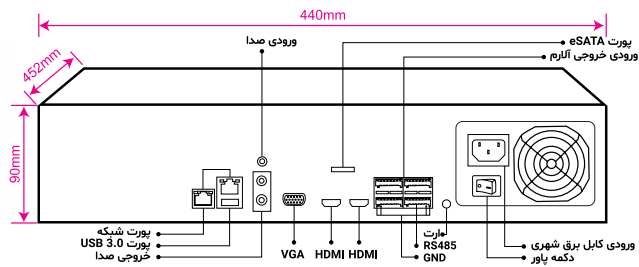

قابلیت ارایه فرم و امنیتی جهت استفاده در مراکز فوق حساس و نظامی - فاقد قابلیت دسترسی از طریق اینترنت

4K NVR

1403-S1

3 years Platinum Guarantee

- سه سال گارانتی پلاتینیوم بدون قید و شرط کی دی تی شامل:
- آبخوردگی، شکستگی، ضربه دیدگی، خسارت ناشی از صاعقه، زنگ زدگی، نوسانات برق و سایر اتفاقات و صدمات

سایر برتری‌ها:

- امکان گسترش نرم افزاری به درخواست مصرف کنندگان
- نرم افزارهای موبایل و ویندوز حرفه‌ای به زبان فارسی و انگلیسی
- استفاده از CPU و Ram بیشتر نسبت به سایر برندها
- بالاترین سطح پشتیبانی از دوربین های سایر برندها
- سیستم عامل به زبان فارسی و انگلیسی
- وب نویسی به زبان فارسی و انگلیسی
- عملکرد ANR با دوربین های کی دی تی
- مدیریت پهنای باند، **تکنولوژی اختصاصی برند کی دی تی (SBMS)**
- پشتیبانی از Failover با ذخیره سازی های کی دی تی

پشتیبانی از قابلیت های هوشمند:

- عبور از خط
- فنس مجازی
- ورود به منطقه
- خروج از منطقه
- گم شدن اشیاء
- افزافه شدن اشیاء
- تردد شمار افراد
- تشخیص چهره
- تشخیص حرکت
- تشخیص انسان
- جستجوی هوشمند تصاویر
- تشخیص حرکت سریع افراد
- تشخیص پوشاندن دوربین
- تشخیص تغییر زاویه دوربین
- تشخیص پارک غیر مجاز خودرو
- تشخیص پرسه زنی افراد
- تشخیص صدای غیر عادی
- تشخیص عدم فوکوس لنز
- تشخیص تجمع افراد
- تشخیص خودرو

CPU & Capabilities	
CPU	Dual-Core ARM Cortex-A17@1600 MHz
IP Channel Input	16CH x 4K@30fps (Up to 12MP Supported)
Video & Audio	
HDMI Output	2CH / 1CH 4K (3840 x 2160), 1CH Full HD (1920 x 1080)
VGA Output	1CH x Full HD (1920 x 1080)
Audio Input/Output	1CH Input, 1CH Output
Recording	
Video Compression	H.264+(Ultra H.264), H.265+ (Ultra H.265) Smart Event Codec
Audio Compression	G.711A, G.711U
Video Resolution	12MP, 8MP, 5MP, 4MP, 3MP, 1080P, 720P, VGA, 4CIF, DCIF, 2CIF, CIF, QCIF
Input Bandwidth	320~500Mbps (Smart Bandwidth Management System) 200 Mbps (when RAID is enabled)
Record Mode	Manual, Schedule, Alarm, Event, Smart Event
Failover	N+1 Hot Spare
Pre & Post Record	Pre 1~30 sec, Post 10~300 sec
Playback & Backup	
Sync Playback	16CH Sync Playback(Up to 4K@30fps)
Search Mode	Time & Date, Motion, Alarm Input, All Smart Function
Playback Mode	Normal, Time Division, Label, Event, Picture Playback, Smart Playback, ANR Support
Backup Mode	USB Device, Network, Internal Sata Burner
Network & Monitoring	
Protocols	HTTPs, HTTP, TCP/IP V4-V6, ICMP, RTSP, UDP, NTP, DHCP, DDNS, FTP, SNMP-V1-V2-V3, UPNP, P2P, NAT, Multi Cast
Compatibility	Onvif Ver2-6, Profile S, G, T, CGI, SDK, API
Output Bandwidth	100~300Mbps (Smart Bandwidth Management System) 200 Mbps (when RAID is enabled)
User	32 Users
Streaming Method	Unicast, Multicast
Web Viewer	Internet Explorer
Windows Software	Unlimited KDT CMS/VMS 128CH Per Monitor
Smart Device	IOS, Android Phone & Tablet