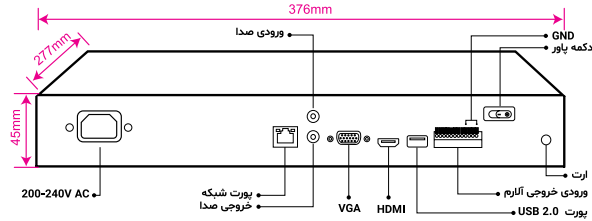

قابلیت ارایه فرم و امنیتی جهت استفاده در مراکز فوق حساس و نظامی - فاقد قابلیت دسترسی از طریق اینترنت

4K NVR

3 years Platinum Guarantee

- سه سال گارانتی پلاتینیوم بدون قید و شرط کی دی تی شامل:
- آبخوردگی، شکستگی، ضربه دیدگی، خسارت ناشی از صاعقه، زنگ زدگی، نوسانات برق و سایر اتفاقات و صدمات

سایر برتری‌ها:

- امکان گسترش نرم افزاری به درخواست مصرف کنندگان
- نرم افزارهای موبایل و ویندوز حرفه‌ای به زبان فارسی و انگلیسی
- استفاده از CPU و Ram بیشتر نسبت به سایر برندها
- بالاترین سطح پشتیبانی از دوربین های سایر برندها
- سیستم عامل به زبان فارسی و انگلیسی
- وب نویسی به زبان فارسی و انگلیسی
- عملکرد ANR با دوربین های کی دی تی

پشتیبانی از قابلیت‌های هوشمند:

- عبور از خط
- فنس مجازی
- ورود به منطقه
- خروج از منطقه
- گم شدن اشیاء
- افزافه شدن اشیاء
- تردد شمار افراد
- تشخیص چهره
- تشخیص حرکت
- تشخیص انسان
- جستجوی هوشمند تصاویر
- تشخیص حرکت سریع افراد
- تشخیص پوشاندن دوربین
- تشخیص تغییر زاویه دوربین
- تشخیص پارک غیر مجاز خودرو
- تشخیص پرسه زنی افراد
- تشخیص صدای غیر عادی
- تشخیص عدم فوکوس لنز
- تشخیص تجمع افراد
- تشخیص خودرو

CPU & Capabilities	
CPU	Dual-Core ARM Cortex-A7@1300 MHz
IP Channel Input	16CH x 4K@30fps
Video & Audio	
HDMI Output	1CH x 4K (3840 x 2160)
VGA Output	1CH x Full HD (1920 x 1080)
Audio Input/Output	1CH Input, 1CH Output
Recording	
Video Compression	H.264+(Ultra H.264), H.265+ (Ultra H.265) Smart Event Codec
Audio Compression	G.711A, G.711U
Video Resolution	8MP, 5MP, 4MP, 3MP, 1080P, 720P, VGA, 4CIF, DCIF, 2CIF, CIF, QCIF
Input Bandwidth	160 Mbps
Record Mode	Manual, Schedule, Alarm, Event, Smart Event
Pre & Post Record	Pre 1~30 sec, Post 10~300 sec
Playback & Backup	
Sync Playback	8CH Sync Playback(Up to 4K@30fps)
Search Mode	Time & Date, Motion, Alarm Input, All Smart Function
Playback Mode	Normal, Time Division, Label, Event, Picture Playback, Smart Playback, ANR Support
Backup Mode	USB Device, Network, Internal Sata Burner
Network & Monitoring	
Protocols	HTTPs, HTTP, TCP/IP V4-V6, ICMP, RTSP, UDP, NTP, DHCP,DDNS, FTP, SNMP-V1-V2-V3, UPNP, P2P, NAT, Multi Cast
Compatibility	Onvif Ver2.6, ProfileS, G, T, CGI, SDK, API
Output Bandwidth	80 Mbps
User	32 Users
Streaming Method	Unicast, Multicast
Web Viewer	Internet Explorer
Windows Software	Unlimited KDT CMS /VMS 128CH Per Monitor
Smart Device	IOS, Android Phone & Tablet