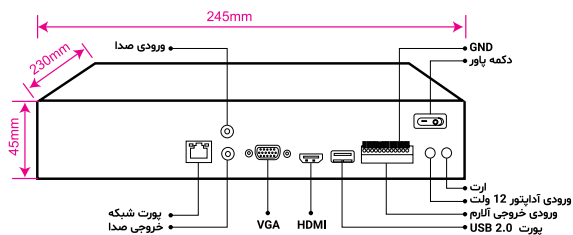

قابلیت ارایه فرم و امنیتی جهت استفاده در مراکز فوق حساس و نظامی - فاقد قابلیت دسترسی از طریق اینترنت

4K NVR

1403-S1

3 years Platinum Guarantee

- سه سال گارانتی پلاتینیوم بدون قید و شرط کی دی تی شامل:

- آبخوردگی، شکستگی، ضربه دیدگی، خسارت ناشی از صاعقه، زنگ زدگی، نوسانات برق و سایر اتفاقات و صدمات

سایر برتری‌ها:

- امکان گسترش نرم افزاری به درخواست مصرف کنندگان
- نرم افزارهای موبایل و ویندوز حرفه‌ای به زبان فارسی و انگلیسی
- استفاده از CPU و Ram بیشتر نسبت به سایر برندها
- بالاترین سطح پشتیبانی از دوربین های سایر برندها
- سیستم عامل به زبان فارسی و انگلیسی
- وب نویسی به زبان فارسی و انگلیسی
- عملکرد ANR با دوربین های کی دی تی

پشتیبانی از قابلیت‌های هوشمند:

- عبور از خط
- فنس مجازی
- ورود به منطقه
- خروج از منطقه
- گم شدن اشیاء
- افزافه شدن اشیاء
- تردد شمار افراد
- تشخیص چهره
- تشخیص حرکت
- تشخیص انسان
- جستجوی هوشمند تصاویر
- تشخیص حرکت سریع افراد
- تشخیص پوشاندن دوربین
- تشخیص تغییر زاویه دوربین
- تشخیص پارک غیر مجاز خودرو
- تشخیص پرسه زنی افراد
- تشخیص صدای غیر عادی
- تشخیص عدم فوکوس لنز
- تشخیص تجمع افراد
- تشخیص خودرو

CPU & Capabilities	
CPU	Dual-Core ARM Cortex-A7@1300 MHz
IP Channel Input	8CH x 4K@30fps
Video & Audio	
HDMI Output	1CH x 4K (3840 x 2160)
VGA Output	1CH x Full HD (1920 x 1080)
Audio Input/Output	1CH Input, 1CH Output
Recording	
Video Compression	H.264+(Ultra H.264), H.265+ (Ultra H.265) Smart Event Codec
Audio Compression	G.711A, G.711U
Video Resolution	8MP, 5MP, 4MP, 3MP, 1080P, 720P, VGA, 4CIF, DCIF, 2CIF, CIF, QCIF
Input Bandwidth	80 Mbps
Record Mode	Manual, Schedule, Alarm, Event, Smart Event
Pre & Post Record	Pre 1~30 sec, Post 10~300 sec
Playback & Backup	
Sync Playback	8CH Sync Playback(Up to 4K@30fps)
Search Mode	Time & Date, Motion, Alarm Input, All Smart Function
Playback Mode	Normal, Time Division, Label, Event, Picture Playback, Smart Playback, ANR Support
Backup Mode	USB Device, Network, Internal Sata Burner
Network & Monitoring	
Protocols	HTTPs, HTTP, TCP/IP V4-V6, ICMP, RTSP, UDP, NTP, DHCP, DDNS, FTP, SNMP-V1-V2-V3, UPNP, P2P, NAT, Multi Cast
Compatibility	Onvif Ver2.6, Profile S, G, T, CGI, SDK, API
Output Bandwidth	80 Mbps
User	32 Users
Streaming Method	Unicast, Multicast
Web Viewer	Internet Explorer
Windows Software	Unlimited KDT CMS/VMS 128CH Per Monitor
Smart Device	IOS, Android Phone & Tablet